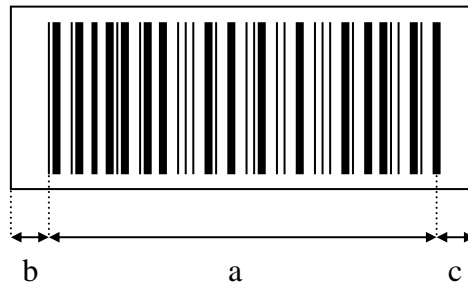

Barcode Format:

It is the symbol producers' responsibility to ensure that barcodes will scan.

- Border dimensions for barcodes acceptable to enable detection on automated inline barcode scanners

- a: 25 minimum up to 45 mm maximum
- b: greater than 4 mm
- c: greater than 4 mm

- Bar code height : minimum of 16mm
- Bar code width : minimum of 25mm
- The UPC barcode is printed within a white box measuring a minimum of 33 mm by 22 mm. The left and right hand side borders must not be infringed by text or other art work.
- The Quiet Zone - i.e. A clear space (Border) with no dark marks preceding the start character of a bar code symbol and following the stop character must be greater than 4mm
- Barcodes are to be printed in picket fence orientation when the packaged unit is in vertical position.