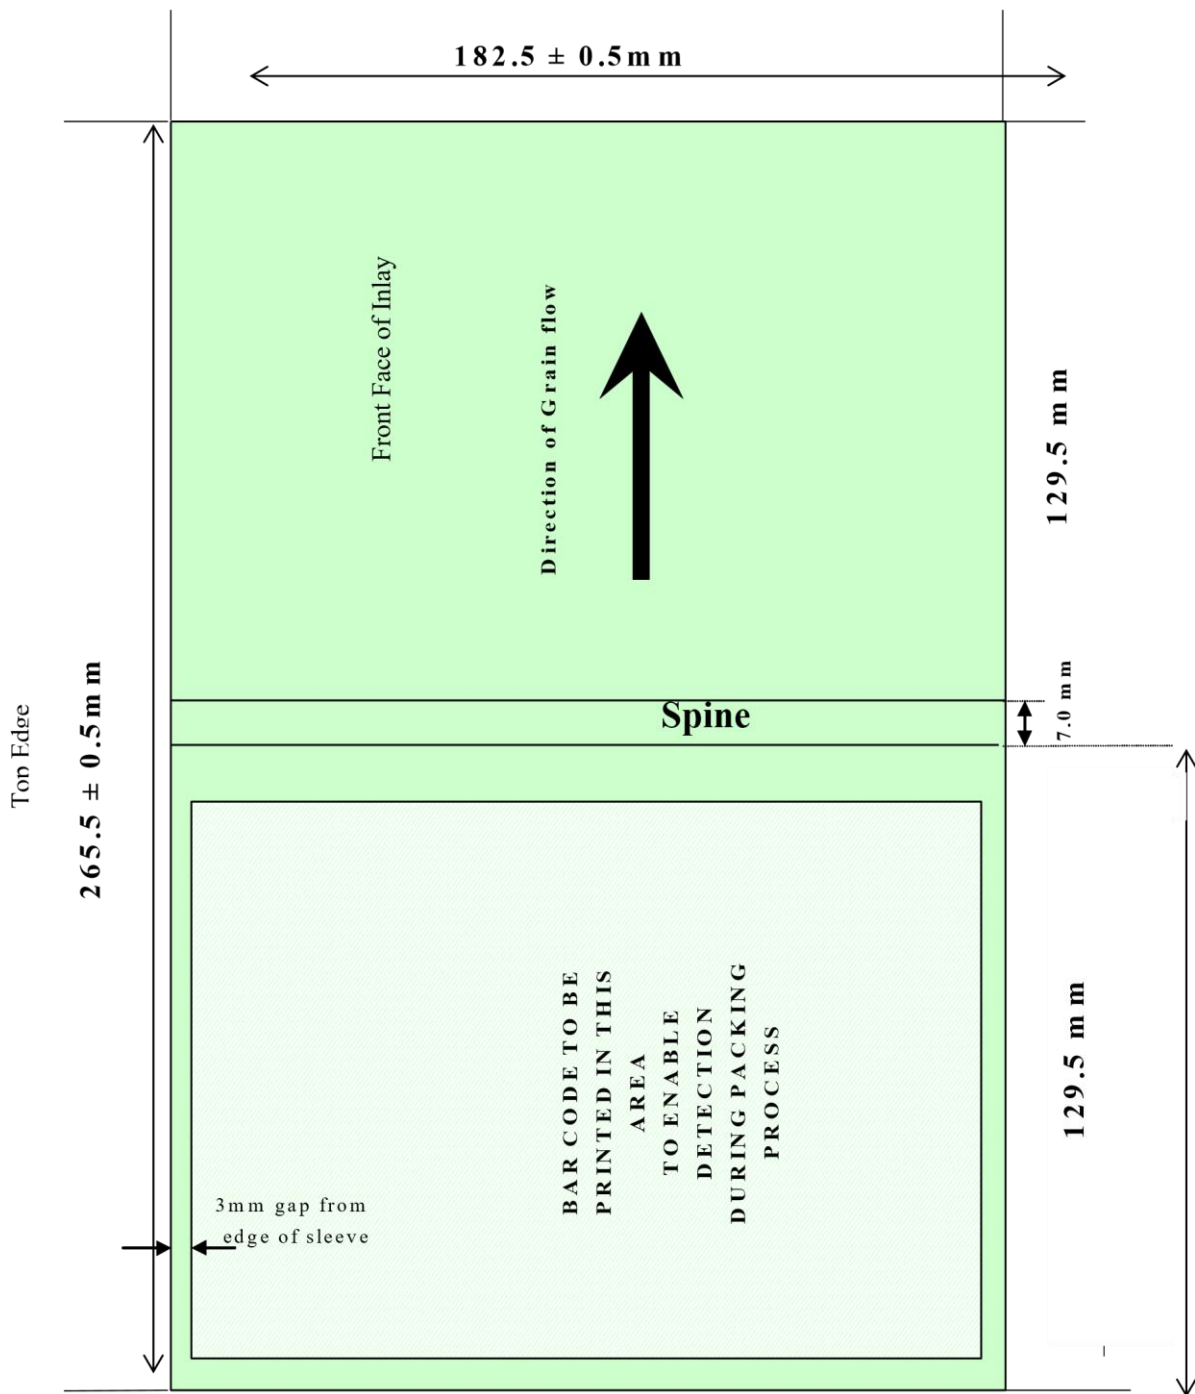

7mm Thin DVD Soft Box - Sleeve/Inlay

Note: Drawing not to scale