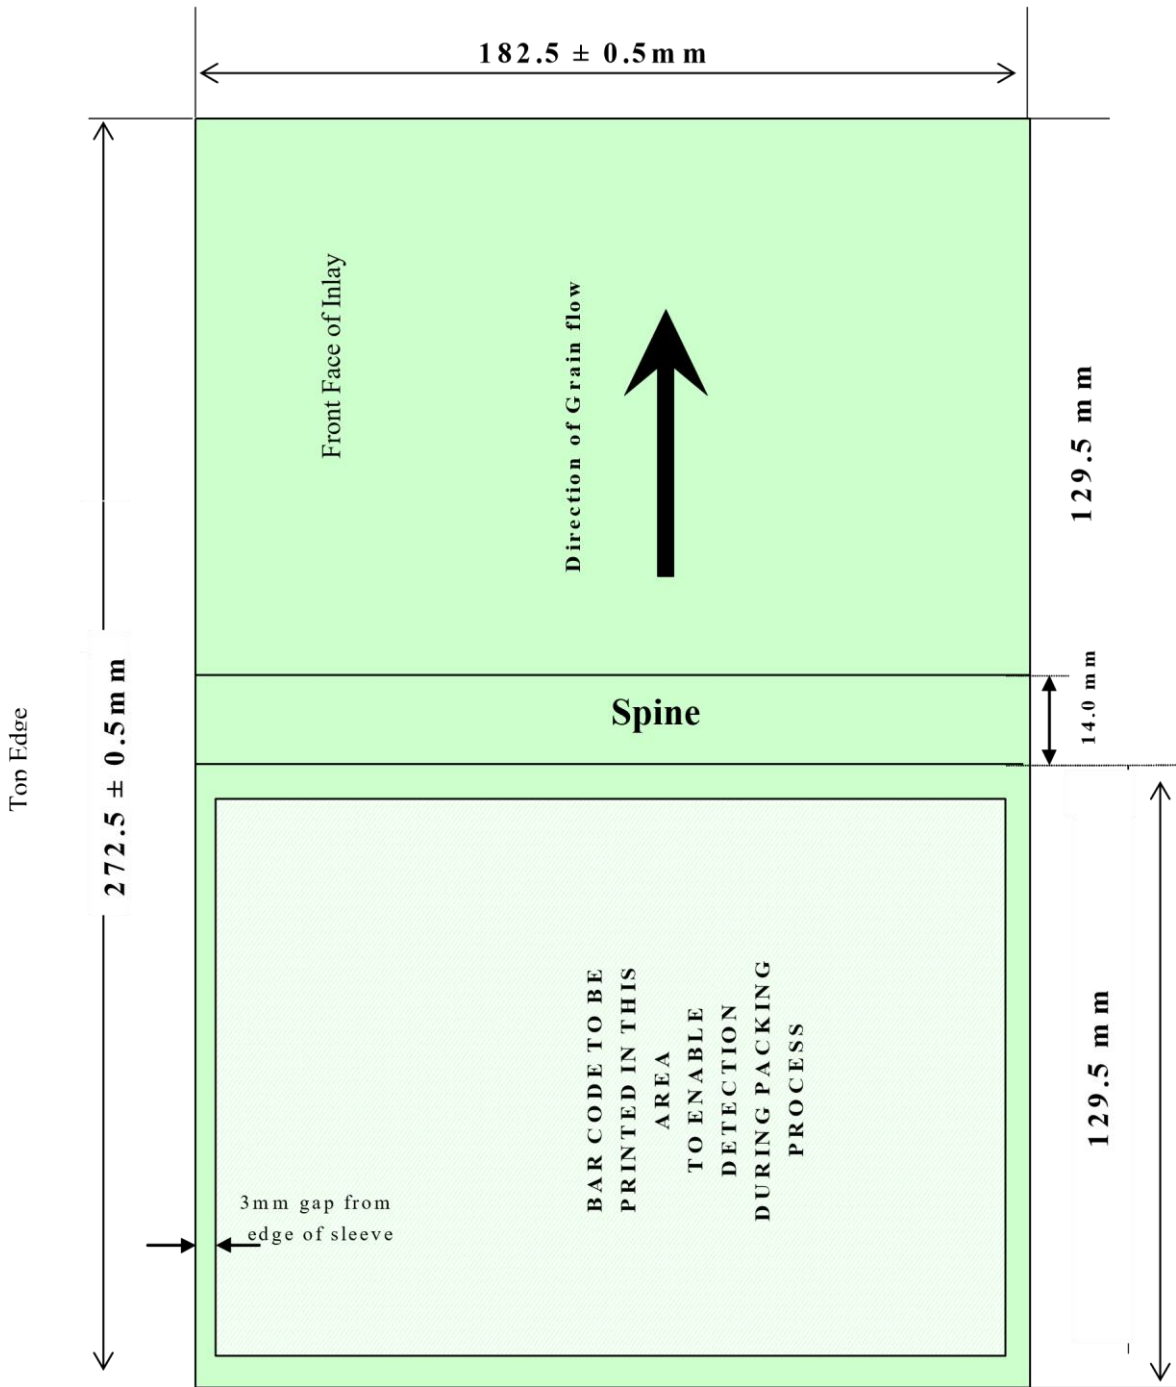

Page 2 14mm spine width Sleeve / Inlay -for insertion into a Standard Single DVD Soft

Page 3 7mm spine width Sleeve/Inlay - for insertion into a Thin DVD Soft Box

Page 4 Material and Barcode Format for both 14mm and 7mm DVD Sleeve /Inlays

Note: Drawings not to scale

Printed material supplied which does not conform to the relevant specification may require manual insertion at an additional charge or be considered unworkable

14mm Standard Single DVD Soft Box - Sleeve/Inlay

Barcode Format:

It is the symbol producers' responsibility to ensure that barcodes will scan.

- Border dimensions for barcodes acceptable to enable detection on automated inline barcode scanners

- a: 25 minimum up to 45 mm maximum
- b: greater than 4 mm
- c: greater than 4 mm

- Bar code height : minimum of 16mm
- Bar code width : minimum of 25mm
- The UPC barcode is printed within a white box measuring a minimum of 33 mm by 22 mm. The left and right hand side borders must not be infringed by text or other art work.
- The Quiet Zone - i.e. A clear space (Border) with no dark marks preceding the start character of a bar code symbol and following the stop character must be greater than 4mm
- Barcodes are to be printed in picket fence orientation when the packaged unit is in vertical position.