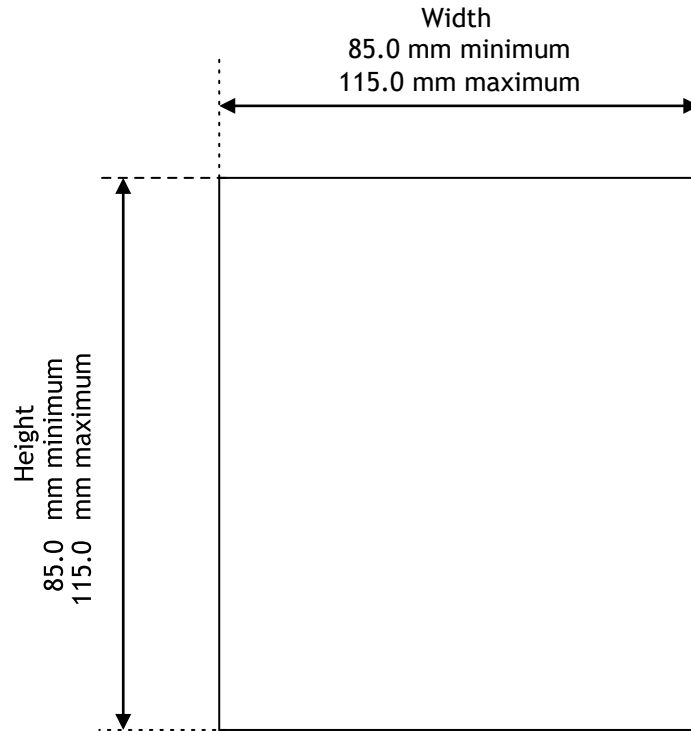

REPLY CARD - DVD and BLU-RAY				
Europe	DVD, Blu-Ray	EDS013	Issue 4	Feb 2022

- 1 loose Reply Card may be inserted on top of the disc inside the soft box.

Note: variance must be no greater than 1.0 mm across the batch.

Folded - single sheet

- Single sheet or single folded sheet with fold in direction of application

Material:

- Wood free art paper coated on both sides. High Gloss finish is not acceptable for automated packing.
- Weight 100 - 250 gsm \pm 5% manufacturing tolerance.

Note: Drawings not to scale

Printed material supplied which does not conform to the relevant specification may be considered unworkable.