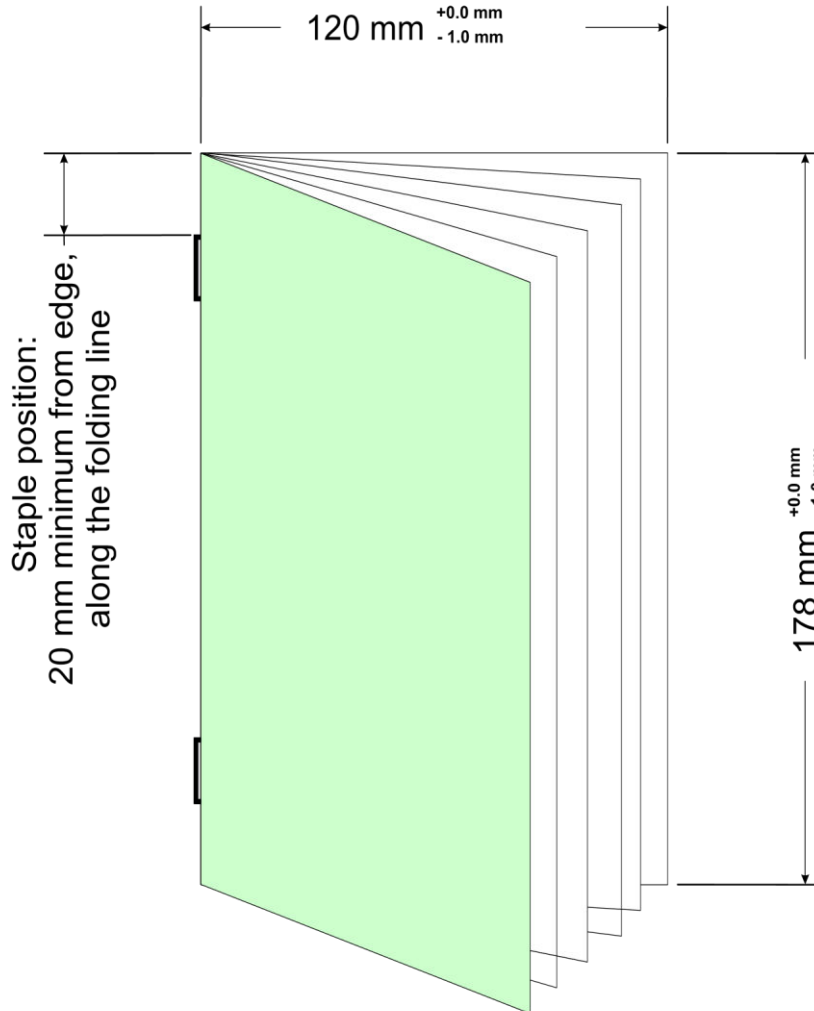

SUPER JEWEL BOX - BOOKLET SPECIFICATIONS

Europe

EDS016

Issue 3

Jan 2022

Super Jewel Case (KING) - Booklet

Note: Drawing not to scale

Paper Stock

- Type: Wood free art paper coated on both sides.
- Cover Sheet Weight: 150 - 190 gsm
- Inner text pages a minimum 100 gsm
- The maximum booklet thickness packed in any one unit must not exceed 2mm

Non-acceptable folds include but are not limited to: Z - folds or Concertina type folds.